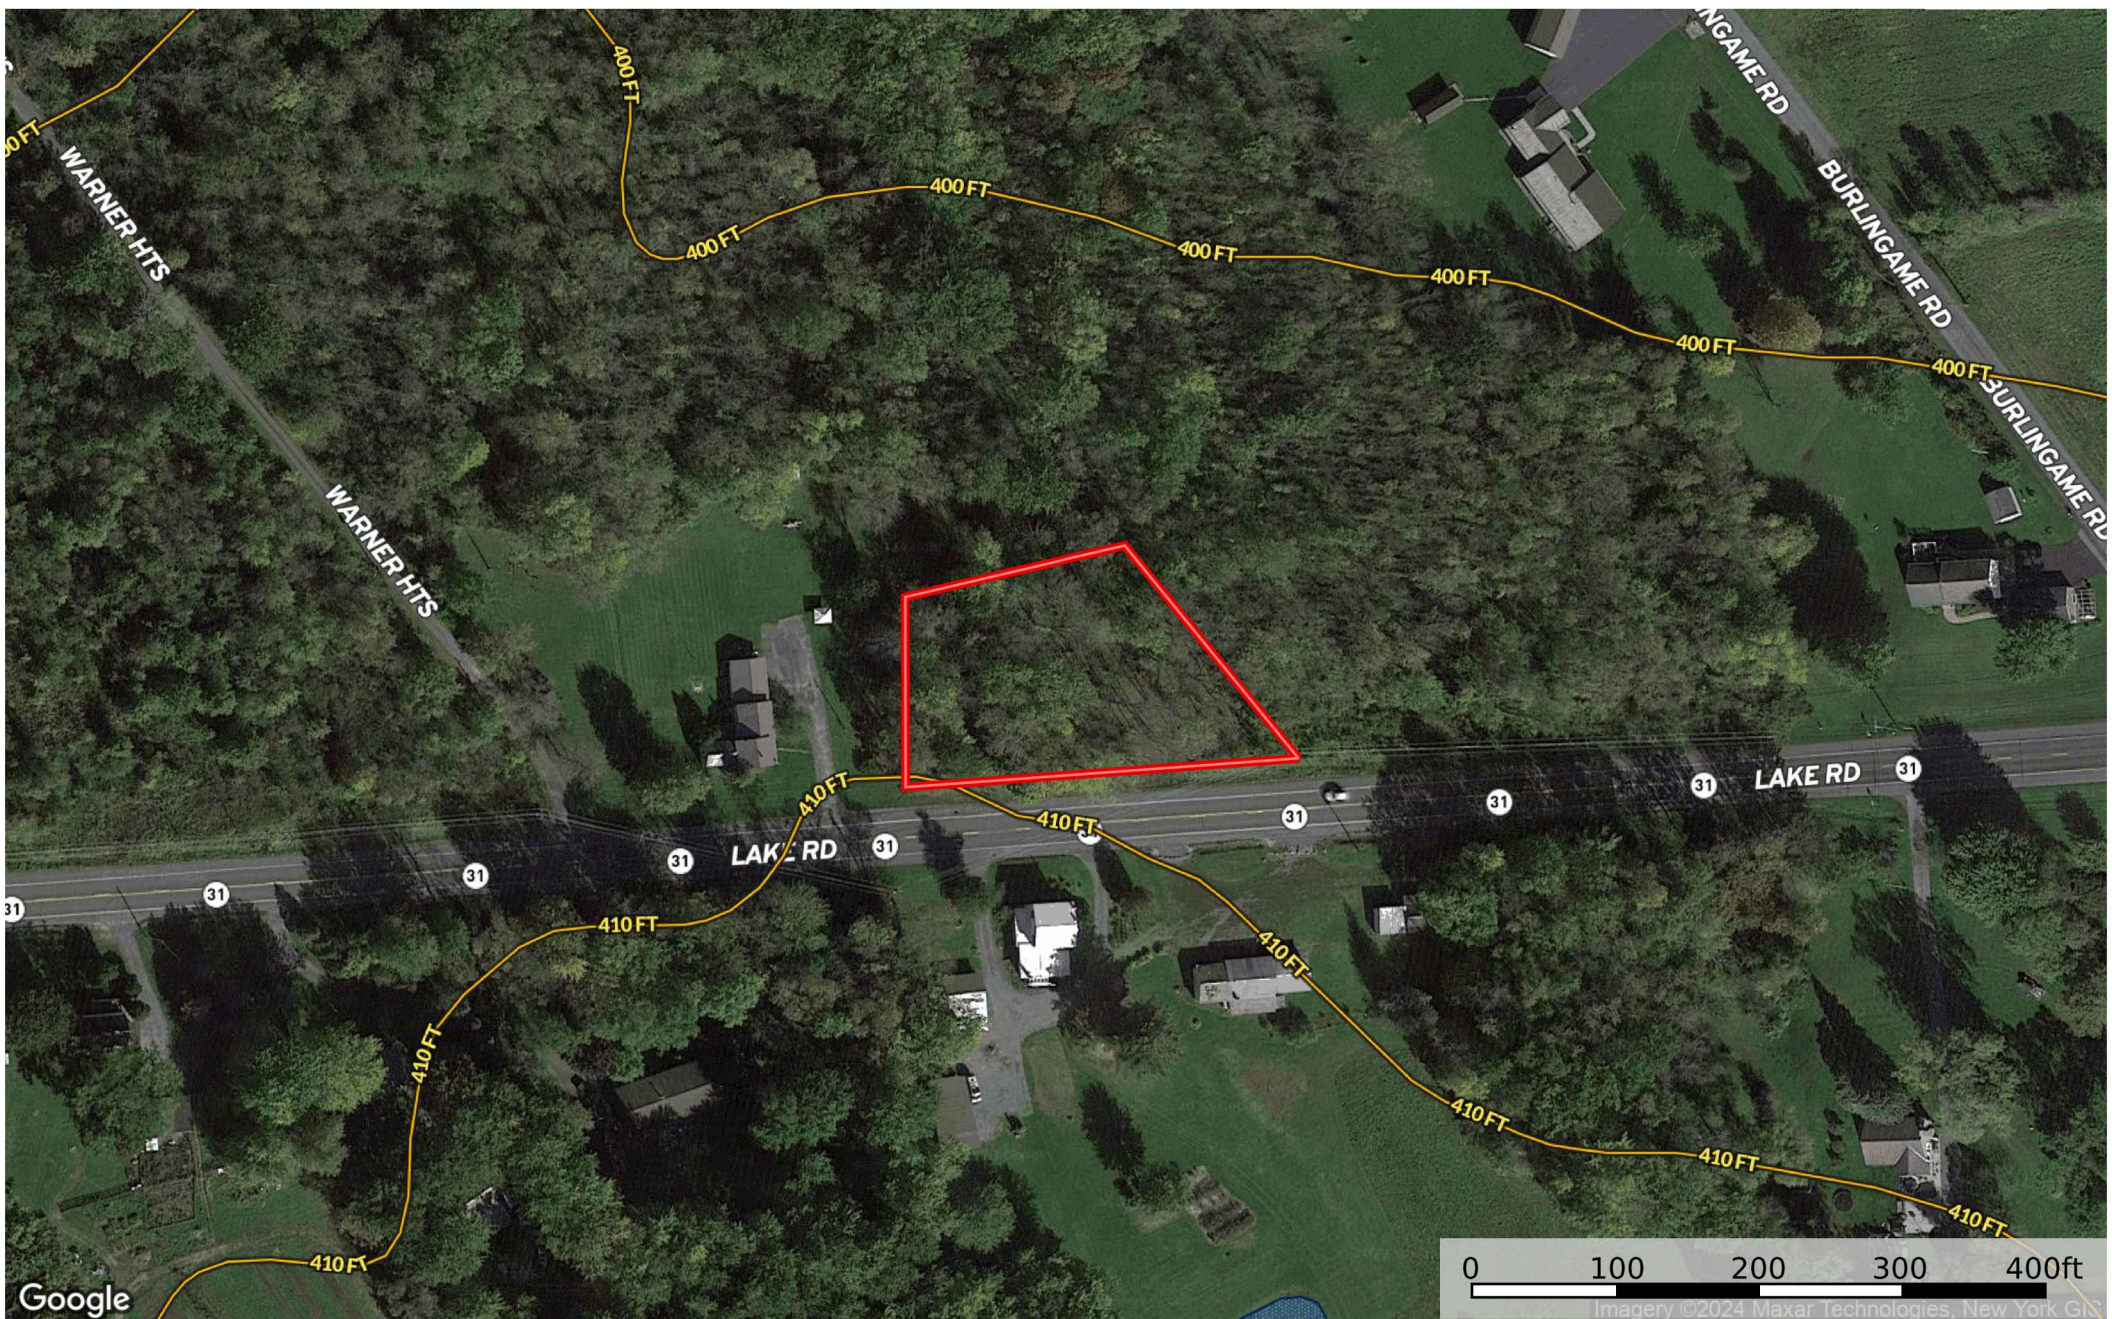

Raineri- 2703 Route 31
New York, AC +/-

- Boundary
- Wetlands
- Riparian